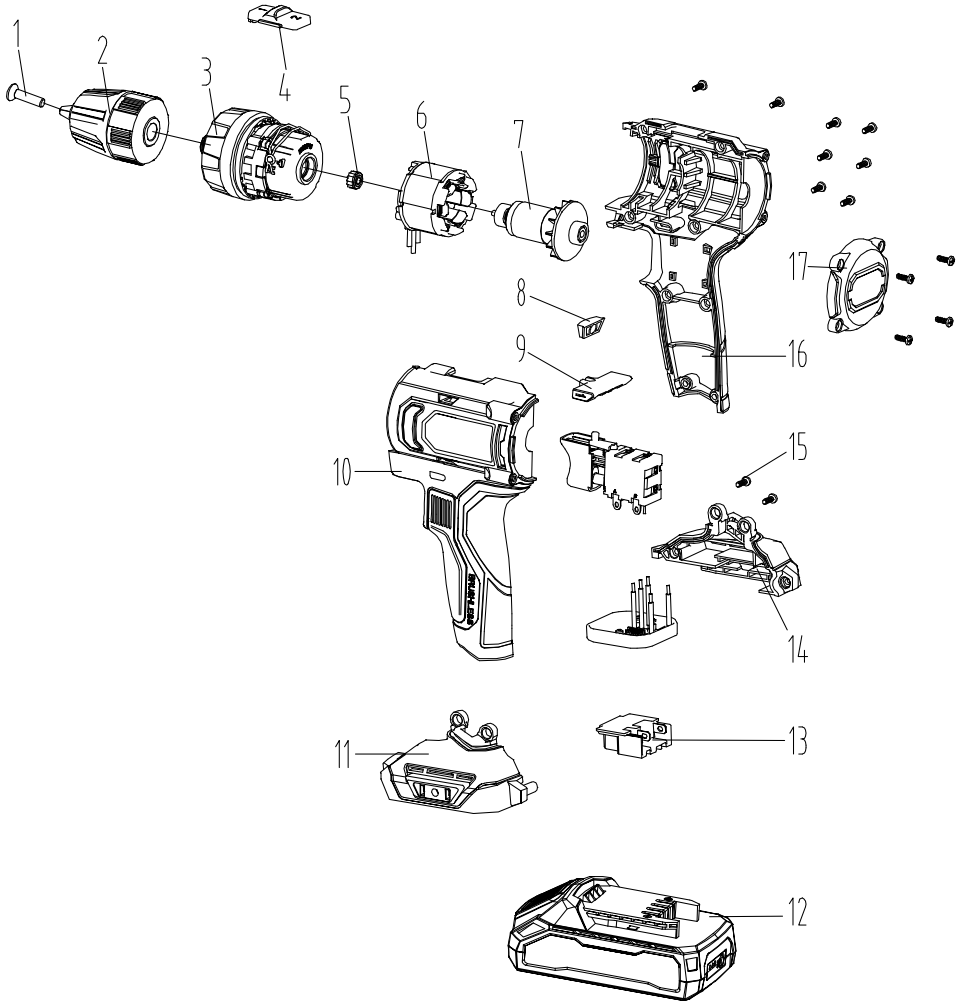

# EXPLODED VIEW & SPARE PARTS LIST

## CORDLESS DRILL RDP-PBCD20 Set

**SPARE PARTS LIST**

No	Name
1	Screw
2	Chuck
3	Gear Box Assembly
4	Button
5	Gear
6	Stator
7	Rotor
8	Lampshade
9	Button
10	Left House
11	Left Pin
12	Battery
13	Splice Support
14	Right Pin
15	Screw
16	Right House
17	Rear Cover